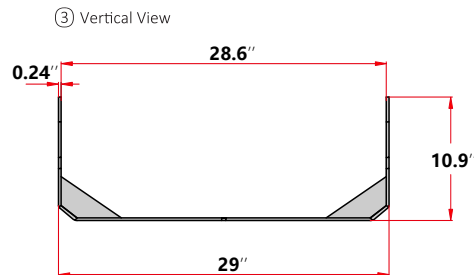

DIMENSIONS & WEIGHT

★ HANDLE THREE VIEW DRAWING

FIXTURE WEIGHT : 70.95 lbs

PHOTOMETRICS

Chart 2: Isocandela Plot
AVERAGE BEAM ANGLE(50%): 71.2 DEG

ORDERING INFORMATION

EXAMPLE PART #: AG3-LHM - 200 - NICHIA - MEANWELL- 3K- 70- 100/277V

DIMENSIONS & WEIGHT

★ HANDLE THREE VIEW DRAWING

FIXTURE WEIGHT : 74.36 lbs

- Standard thickness for the U-Bracket is 0.24", other thickness need to be customized.

PHOTOMETRICS

ORDERING INFORMATION

EXAMPLE PART #: AG1-S3 - 500 - NICHIA - MEANWELL - 3K-3000K - 70 - 100/277V