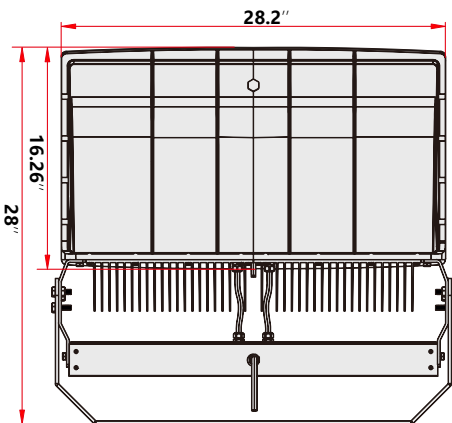

DIMENSIONS & WEIGHT

★ HANDLE THREE VIEW DRAWING

FIXTURE WEIGHT : 70.95 lbs

PHOTOMETRICS

Chart 2: Isocandela Plot
AVERAGE BEAM ANGLE(50%): 71.2 DEG

ORDERING INFORMATION

EXAMPLE PART #: AG3-LHM - 200 - NICHIA - MEANWELL- 3K- 70- 100/277V

Warranty | 5 years

EPA | 0.57 ft² — 1 ft²

SPARE PARTS (Order accessories as separate part number from your Fixture Model No.)

ADAPTERS NOTE: We can customize different types adapters and arms.

ADJUSTABLE MOUNT

Adjustable loop mounting bracket rotates 180° for convenient optical control and easy replacement of existing fixture installations.

UL: E361637

AG1-S3

HIGH MAST LIGHTING

500W, 600W

APPLICATIONS

- Sporting facilities and stadium lighting
- High mast roadway lighting
- Airport security lighting
- International borders
- Industrial & Commercial parking lots
- Rail yard lighting

DIMENSIONS & WEIGHT

★ HANDLE THREE VIEW DRAWING

FIXTURE WEIGHT : 74.36 lbs

- Standard thickness for the U-Bracket is 0.24", other thickness need to be customized.

PHOTOMETRICS

ORDERING INFORMATION

EXAMPLE PART #: AG1-S3 - 500 - NICHIA - MEANWELL - 3K-3000K - 70 - 100/277V