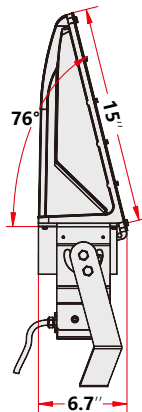

DIMENSIONS & WEIGHT

★ HANDLE THREE VIEW DRAWING

FIXTURE WEIGHT : 70.95 lbs

PHOTOMETRICS

Chart 2: Isocandela Plot
AVERAGE BEAM ANGLE(50%): 71.2 DEG

ORDERING INFORMATION

EXAMPLE PART #: AG3-LHM - 200 - NICHIA - MEANWELL- 3K- 70- 100/277V

Warranty | 5 years

EPA | 0.57 ft² — 1 ft²

SPARE PARTS (Order accessories as separate part number from your Fixture Model No.)

ADAPTERS NOTE: We can customize different types adapters and arms.

ADJUSTABLE MOUNT

Adjustable loop mounting bracket rotates 180° for convenient optical control and easy replacement of existing fixture installations.

UL: E361637

AG1-S3

HIGH MAST LIGHTING

500W, 600W

APPLICATIONS

- Sporting facilities and stadium lighting
- High mast roadway lighting
- Airport security lighting
- International borders
- Industrial & Commercial parking lots
- Rail yard lighting

DIMENSIONS & WEIGHT

★ HANDLE THREE VIEW DRAWING

FIXTURE WEIGHT : 74.36 lbs

- Standard thickness for the U-Bracket is 0.24", other thickness need to be customized.

PHOTOMETRICS

ORDERING INFORMATION

EXAMPLE PART #: AG1-S3 - 500 - NICHIA - MEANWELL - 3K-3000K - 70 - 100/277V