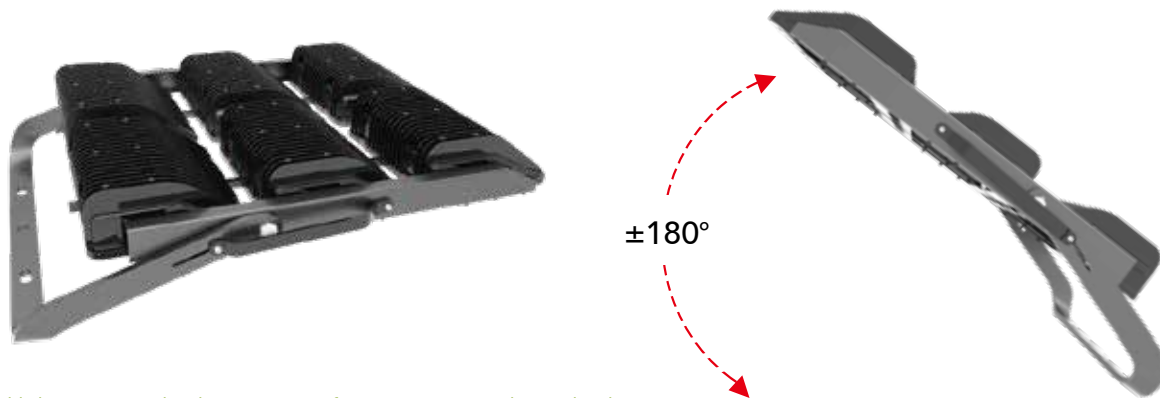

Warranty | 5 years

EPA | 0.57 ft² — 1 ft²

SPARE PARTS (Order accessories as separate part number from your Fixture Model No.)

ADAPTERS NOTE: We can customize different types adapters and arms.

ADJUSTABLE MOUNT

Adjustable loop mounting bracket rotates 180° for convenient optical control and easy replacement of existing fixture installations.

UL: E361637

AG1-S3

HIGH MAST LIGHTING

500W, 600W

APPLICATIONS

- Sporting facilities and stadium lighting
- High mast roadway lighting
- Airport security lighting
- International borders
- Industrial & Commercial parking lots
- Rail yard lighting