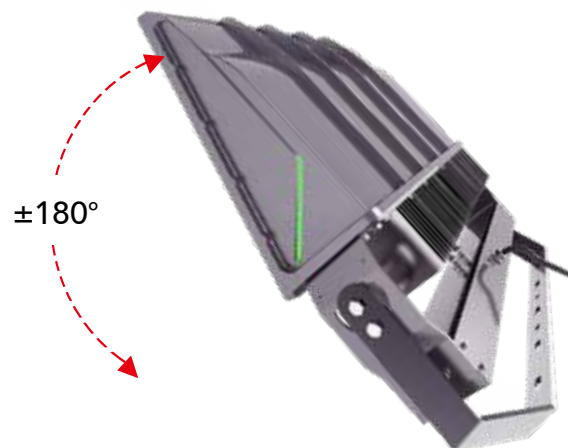

COVER ASYMMETRICAL

PROTECTIVE GRID

LOUVER ASYMMETRICAL

①

②

③

④

ADAPTERS NOTE: We can customize different types adapters and arms.

ADJUSTABLE MOUNT

Adjustable loop mounting bracket rotates 180° for convenient optical control and easy replacement of existing fixture installations.