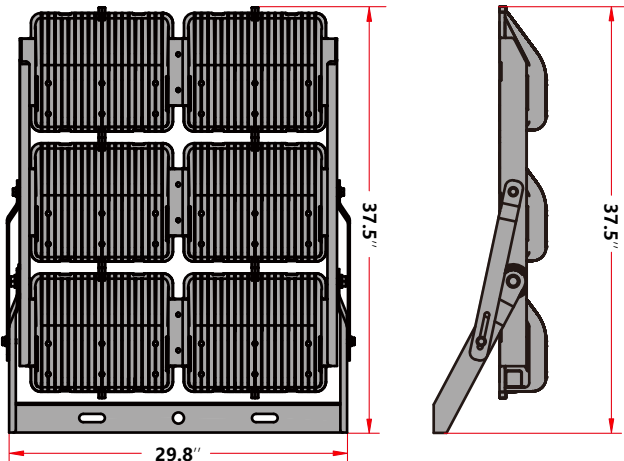

UL: E361637

AG3 LED HIGH MAST LIGHTING

200W, 300W, 400W, 500W, 600W, 800W,
1000W, 1200W, 1400W

APPLICATIONS

- Sporting facilities and stadium lighting
- High mast roadway lighting
- Airport security lighting
- International borders
- Industrial & Commercial parking lots
- Rail yard lighting

DIMENSIONS & WEIGHT

★ HANDLE THREE VIEW DRAWING

FIXTURE WEIGHT : 70.95 lbs

PHOTOMETRICS

Chart 2: Isocandela Plot
AVERAGE BEAM ANGLE(50%): 71.2 DEG

ORDERING INFORMATION

EXAMPLE PART #: AG3-LHM - 200 - NICHIA - MEANWELL- 3K- 70- 100/277V