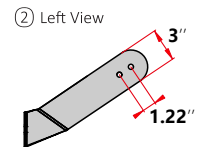

Adjustable loop mounting bracket rotates 180° for convenient optical control and easy replacement of existing fixture installations.

UL: E361637

AG1-S3

HIGH MAST LIGHTING

500W, 600W

APPLICATIONS

- Sporting facilities and stadium lighting
- High mast roadway lighting
- Airport security lighting
- International borders
- Industrial & Commercial parking lots
- Rail yard lighting

DIMENSIONS & WEIGHT

★ HANDLE THREE VIEW DRAWING

FIXTURE WEIGHT : 74.36 lbs

- Standard thickness for the U-Bracket is 0.24", other thickness need to be customized.

PHOTOMETRICS

ORDERING INFORMATION

EXAMPLE PART #: AG1-S3 - 500 - NICHIA - MEANWELL - 3K-3000K - 70 - 100/277V