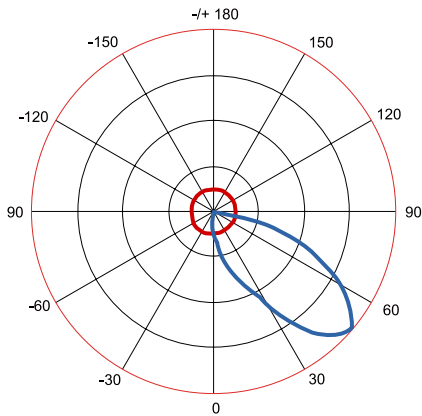

DIMENSIONS & WEIGHT

★ HANDLE THREE VIEW DRAWING

FIXTURE WEIGHT : 74.36 lbs

- Standard thickness for the U-Bracket is 0.24", other thickness need to be customized.

PHOTOMETRICS

ORDERING INFORMATION

EXAMPLE PART #: AG1-S3 - 500 - NICHIA - MEANWELL - 3K-3000K - 70 - 100/277V