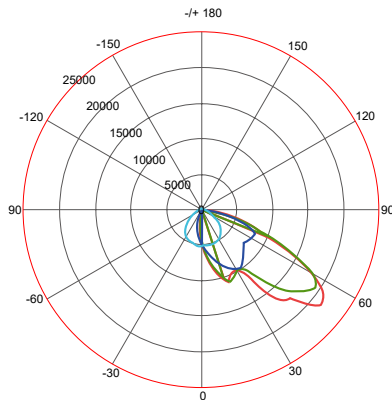

DIMENSIONS & WEIGHT

★ HANDLE THREE VIEW DRAWING

FIXTURE WEIGHT : 70.95 lbs

PHOTOMETRICS

Chart 2: Isocandela Plot
AVERAGE BEAM ANGLE(50%): 71.2 DEG

ORDERING INFORMATION

EXAMPLE PART #: AG3-LHM - 200 - NICHIA - MEANWELL- 3K- 70- 100/277V

SPECIFICATIONS

Beam Angle | Asymmetric

Lumen Output | 24,000LM / 36,000LM / 48,000LM
60,000LM / 72,000LM / 96,000LM
120,000LM / 144,000LM / 168,000LM

OPERATING TEMPERATURE | -104°F to 122°F

IP RATING | IP 65