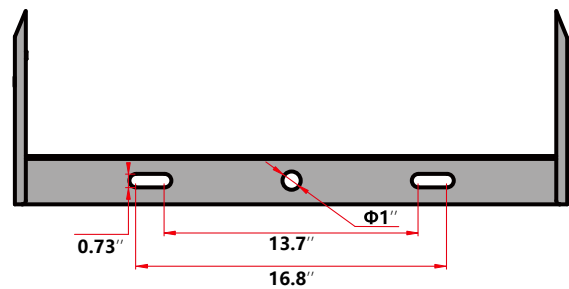

DIMENSIONS & WEIGHT

★ HANDLE THREE VIEW DRAWING

FIXTURE WEIGHT : 70.95 lbs

PHOTOMETRICS

Chart 2: Isocandela Plot
AVERAGE BEAM ANGLE(50%): 71.2 DEG

ORDERING INFORMATION

EXAMPLE PART #: AG3-LHM - 200 - NICHIA - MEANWELL- 3K- 70- 100/277V

DIMENSIONS & WEIGHT

★ HANDLE THREE VIEW DRAWING

FIXTURE WEIGHT : 74.36 lbs

- Standard thickness for the U-Bracket is 0.24", other thickness need to be customized.

PHOTOMETRICS

ORDERING INFORMATION

EXAMPLE PART #: AG1-S3 - 500 - NICHIA - MEANWELL - 3K-3000K - 70 - 100/277V