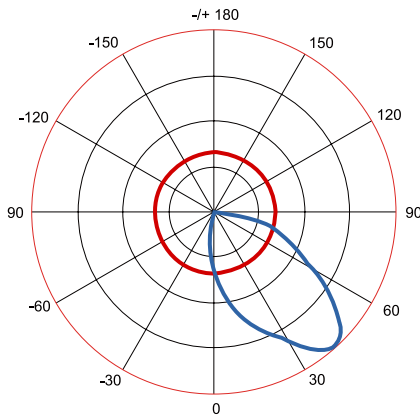

DIMENSIONS & WEIGHT

★ HANDLE THREE VIEW DRAWING

FIXTURE WEIGHT : 74.36 lbs

- Standard thickness for the U-Bracket is 0.24", other thickness need to be customized.

PHOTOMETRICS

ORDERING INFORMATION

EXAMPLE PART #: AG1-S3 - 500 - NICHIA - MEANWELL - 3K-3000K - 70 - 100/277V