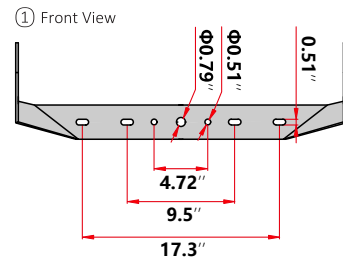

DIMENSIONS & WEIGHT

★ HANDLE THREE VIEW DRAWING

FIXTURE WEIGHT : 70.95 lbs

PHOTOMETRICS

Chart 2: Isocandela Plot
AVERAGE BEAM ANGLE(50%): 71.2 DEG

ORDERING INFORMATION

EXAMPLE PART #: AG3-LHM - 200 - NICHIA - MEANWELL- 3K- 70- 100/277V

DIMENSIONS & WEIGHT

★ HANDLE THREE VIEW DRAWING

FIXTURE WEIGHT : 74.36 lbs

- Standard thickness for the U-Bracket is 0.24", other thickness need to be customized.

PHOTOMETRICS

ORDERING INFORMATION

EXAMPLE PART #: AG1-S3 - 500 - NICHIA - MEANWELL - 3K-3000K - 70 - 100/277V